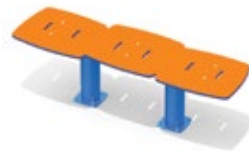

- Manufactured at Jambette
- Stainless steel hardware
- Great colour choice
- Metallic structures available in painted aluminium or in galvanized steel
- Seats, backrests and waste container panels made of HDPE 3/4" (13 mm)

WITH A CENTRAL LEG

H-13000 (aluminum) H-13020 (galvanized)

H-13001 (aluminum)
H-13021 (galvanized)

H-13006 (aluminum)
H-13026 (galvanized)

H-13007 (aluminum)
H-13027 (galvanized)

WITH 2 LEGS

H-13042 (aluminum) H-13043 (galvanized)

H-13003 (aluminum)
H-13023 (galvanized)

H-13044 (aluminum)
H-13045 (galvanized)

H-13009 (aluminum)
H-13029 (galvanized)

WITH 2 LEGS AND TABLET

H-13002 (aluminum) H-13022 (galvanized)

H-13038 (aluminum)
H-13039 (galvanized)