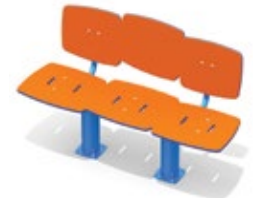

The JAZZ family is expanding!

Jambette offers the "total" package, complimenting playground and park amenities.

Site furniture that complements your playground equipment.

Note: The features of these products are subject to change without notice.

- Manufactured at Jambette
- Stainless steel hardware
- Great colour choice
- Metallic structures available in painted aluminium or in galvanized steel
- Seats, backrests and waste container panels made of HDPE 3/4" (13 mm)

WITH A CENTRAL LEG

H-13000 (aluminum) H-13020 (galvanized)

H-13001 (aluminum)
H-13021 (galvanized)

H-13006 (aluminum)
H-13026 (galvanized)

H-13007 (aluminum)
H-13027 (galvanized)

WITH 2 LEGS

H-13042 (aluminum) H-13043 (galvanized)