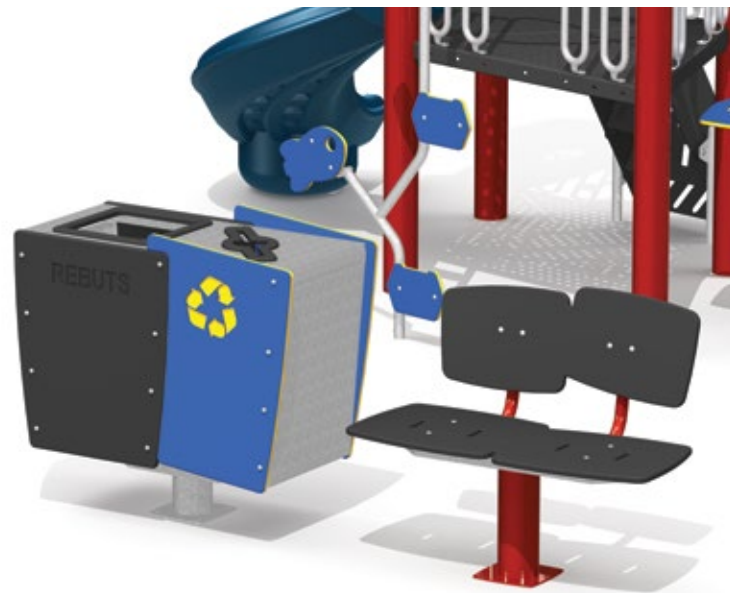

Jambette offers the "total" package, complimenting playground and park amenities.

Site furniture that complements your playground equipment.

Note: The features of these products are subject to change without notice.