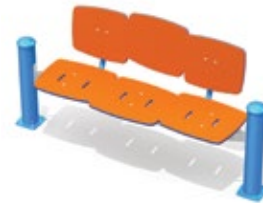

- Manufactured at Jambette
- Stainless steel hardware
- Great colour choice
- Metallic structures available in painted aluminium or in galvanized steel
- Seats, backrests and waste container panels made of HDPE 3/4" (13 mm)

WITH A CENTRAL LEG

H-13000 (aluminum) H-13020 (galvanized)

H-13001 (aluminum)
H-13021 (galvanized)

H-13006 (aluminum)
H-13026 (galvanized)

H-13007 (aluminum)
H-13027 (galvanized)

WITH 2 LEGS

H-13042 (aluminum) H-13043 (galvanized)

H-13003 (aluminum)
H-13023 (galvanized)

H-13044 (aluminum)
H-13045 (galvanized)

H-13009 (aluminum)
H-13029 (galvanized)

WITH 2 LEGS AND TABLET

H-13002 (aluminum) H-13022 (galvanized)

H-13038 (aluminum)
H-13039 (galvanized)