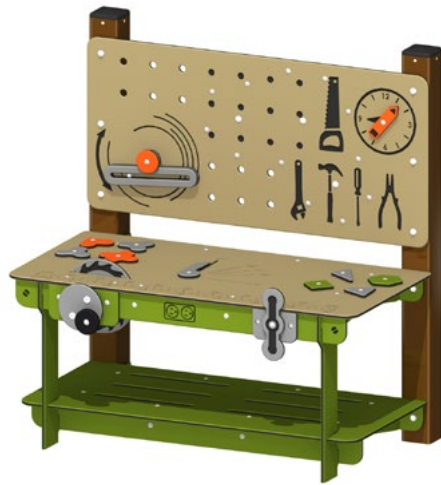

# The Workbench

**Give kids the gift of free play and creative play!**

The Jambette Workbench recreates the universe of adults with an irresistible, playful and child-friendly touch! Work surface, saw, vice, tools, level, clock, everything children need to let their creativity, imagination and social skills flourish. Designed for toddlers to young children.