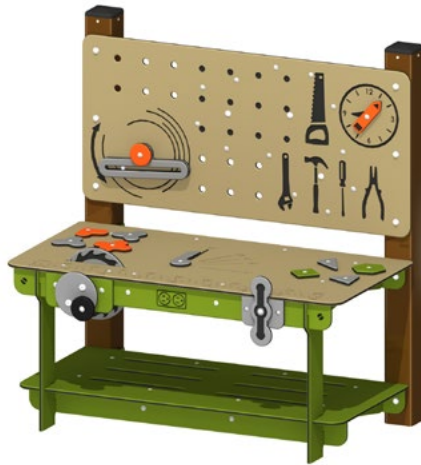

FALL HEIGHT

39" / 1 m

Description

PLASTIC MATERIALS

Panel(s)

Panels and other plastic parts are made of high density polyethylene (HDPE) colored in the mass and treated against UV rays. All edges are rounded for maximum safety.

METALS

Hardware

Made of stainless steel, hidden under HDPE safety caps.
Made of stainless steel, anti-vandal type.

Post(s)

6005-T5 grade aluminum tube, measuring 4" x 4"
(100 mm x 100 mm) with rounded edges

Fastener(s)

Made of hot-dip galvanized steel.

Metal frame(s):

Aluminum

Jambette.com

700, rue des Calfats
Lévis (Québec) G6Y 9E6
Canada

Tel: 418-837-8246
Toll-free: 1-877-363-2687
jambette.com